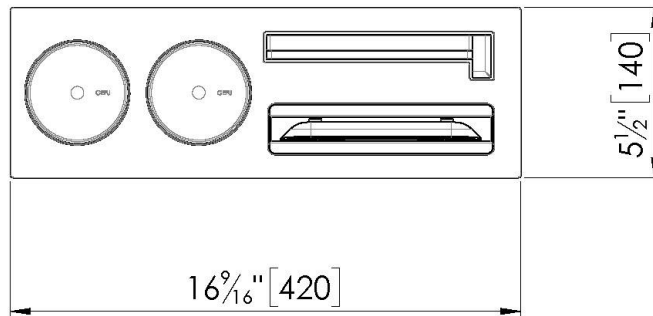

TECHNICAL DATA

8100 710

- 1 x black support
- 1 x iroko cutting board
- 1 x balance
- 2 x terracotta bowl with stainless steel lid and wooden spoon