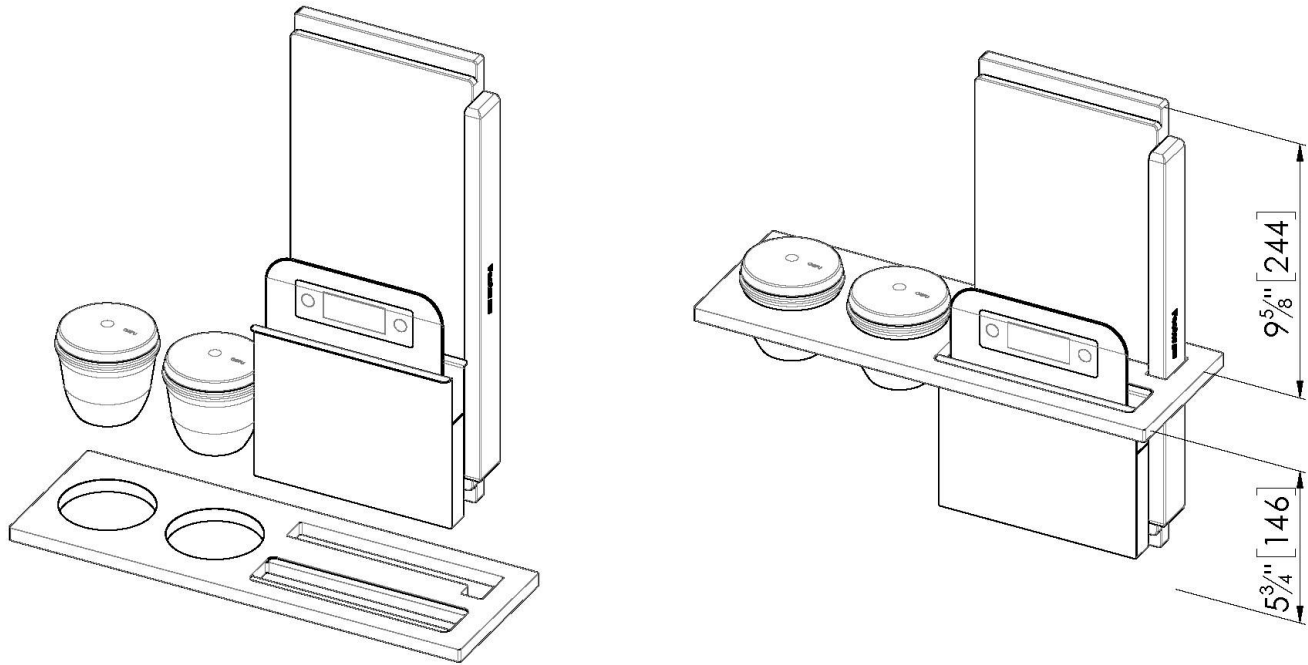

## Kit "G"

Multifunction scale, 2 terracotta bowls with stainless steel lid, 2 glass salt shakers, 2 stainless steel bottle holders

Equipped troughs accessories

Code: 8100 710

---

Scale features

- Dimension 8 <sup>1</sup>/<sub>2</sub>" x 6 <sup>1</sup>/<sub>2</sub>" - Max capacity 5 kg
- Bluetooth connection to smartphone
- Free access to the smartapple app
- Database with more than 430 stored foods

---

**Notes:**    The chopping board can only be used in 15 <sup>3</sup>/<sub>4</sub>" deep bowls

---

## TECHNICAL DATA

8100 710

- 1 x black support
- 1 x iroko cutting board
- 1 x balance
- 2 x terracotta bowl with stainless steel lid and wooden spoon